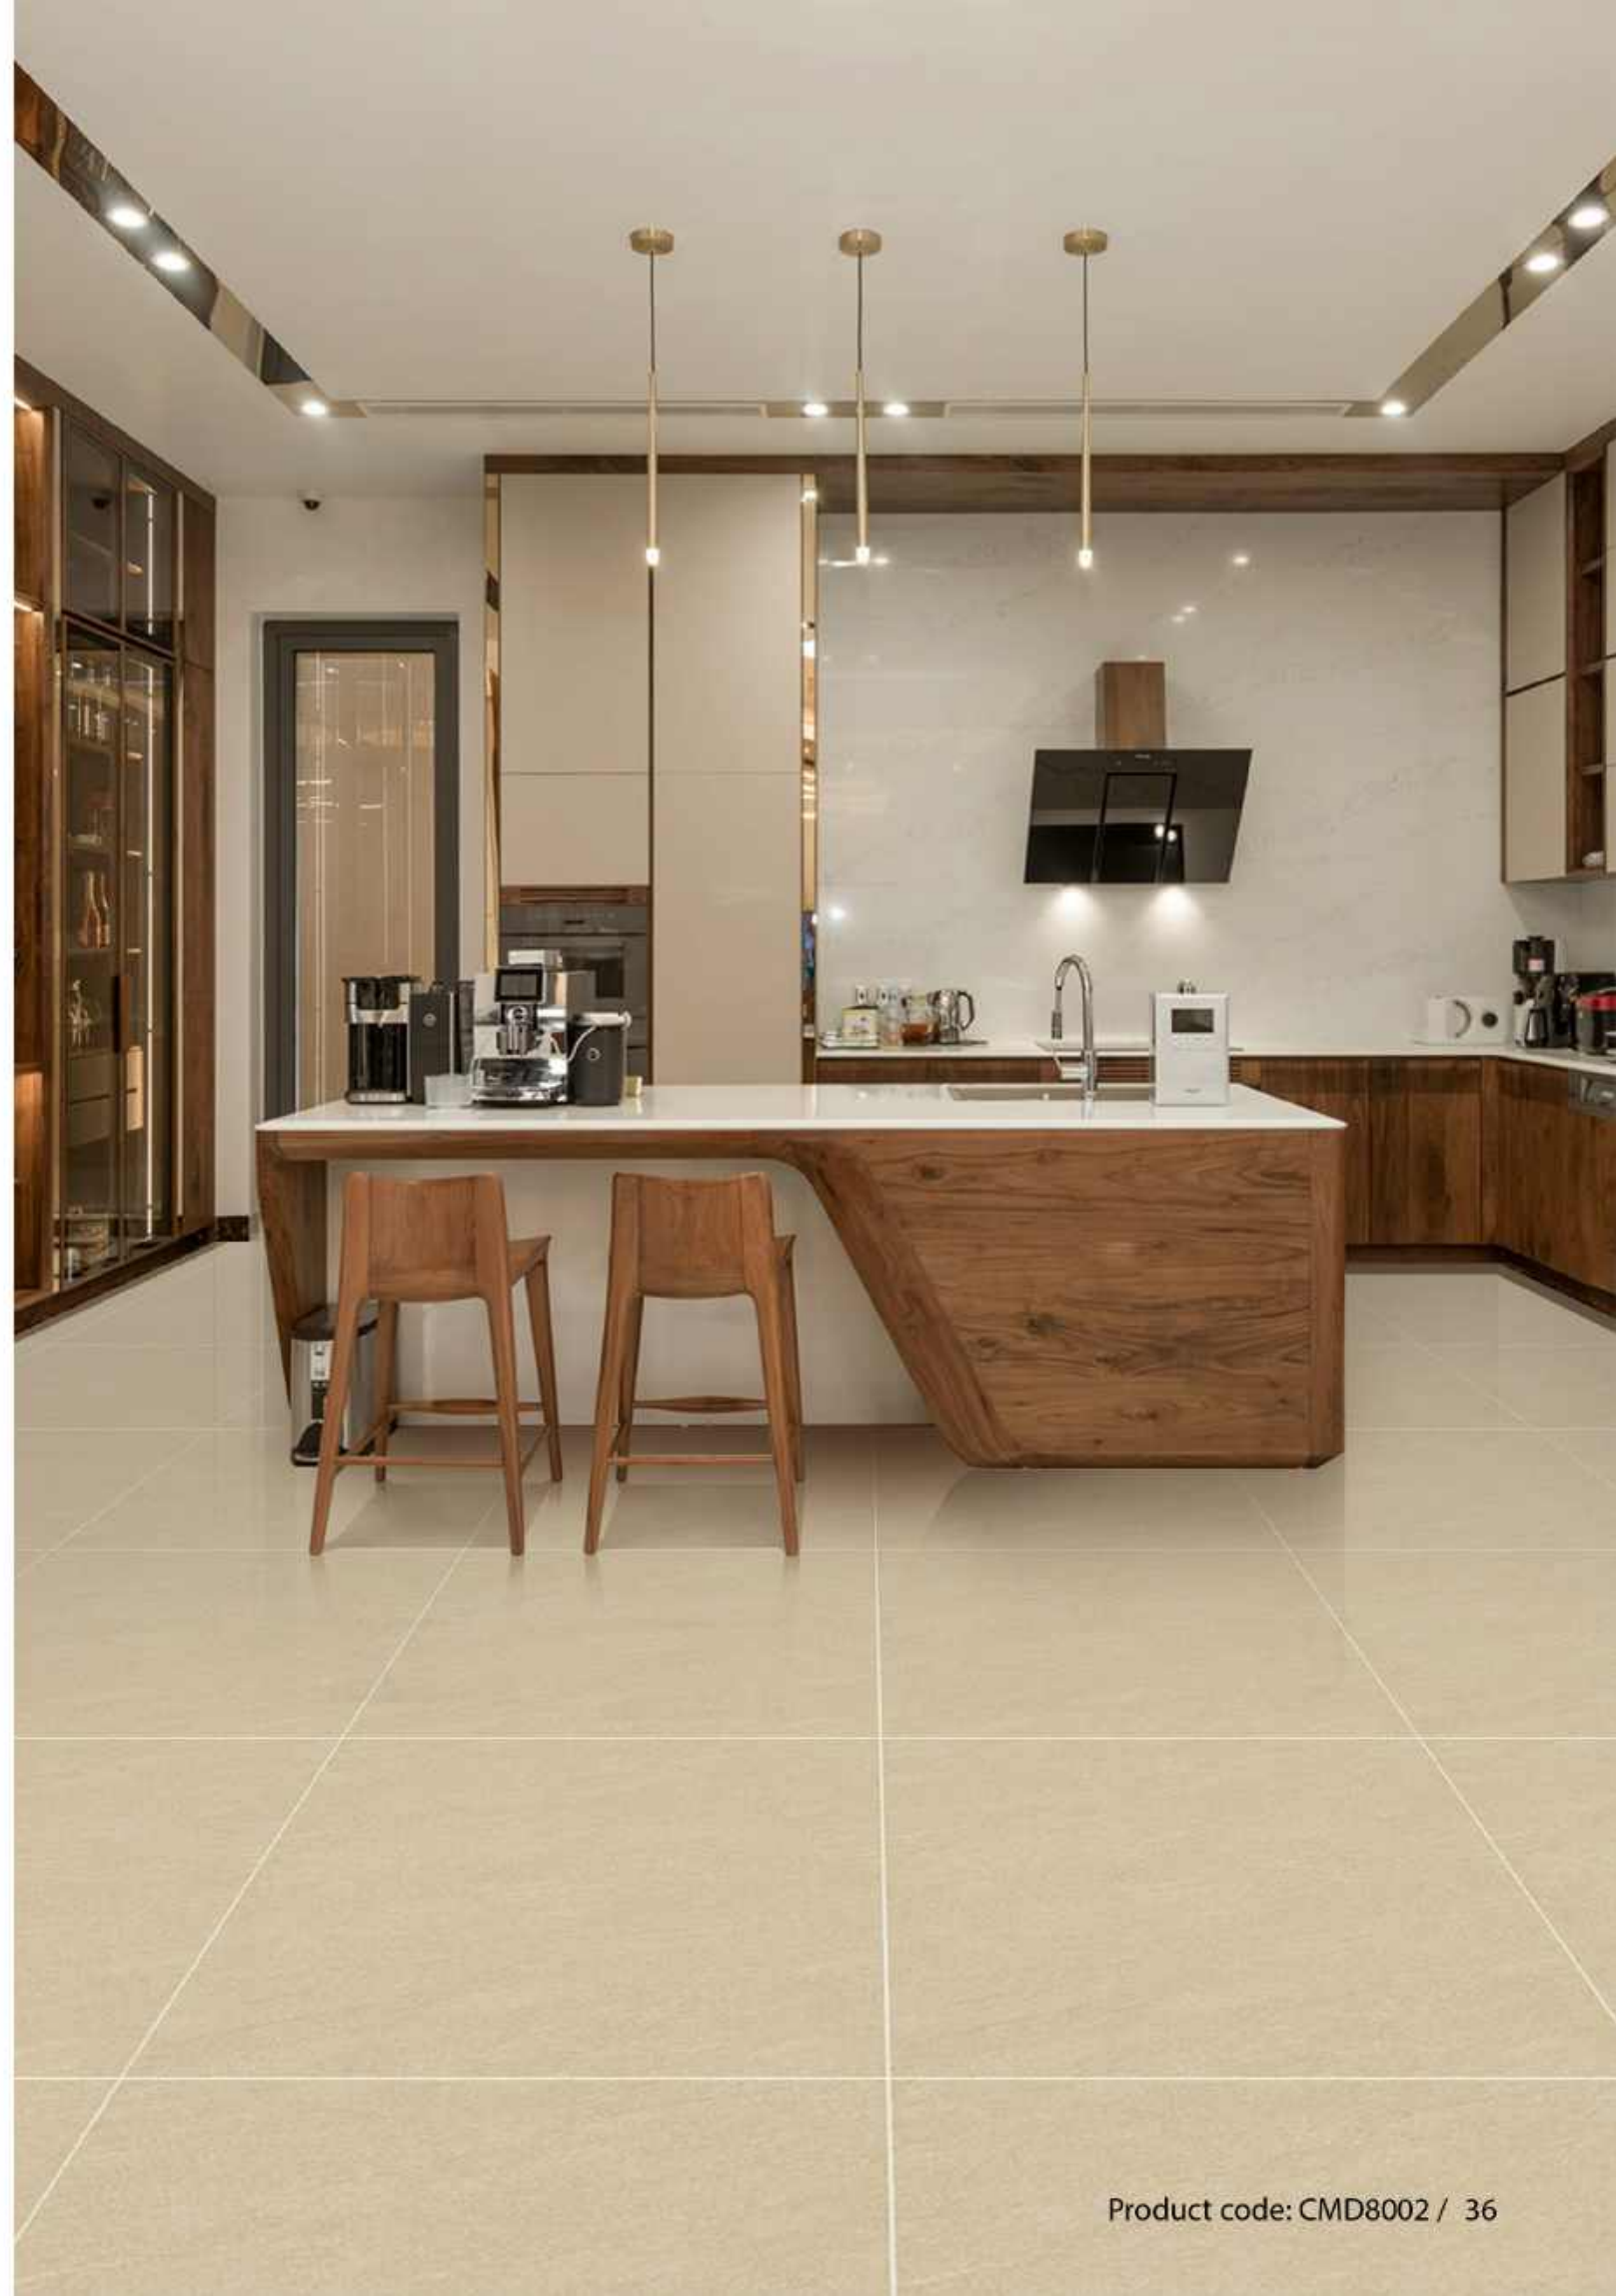

Size: 600 x 600mm & 800 x 800mm

▶ **CMD8002** | 800 x 800mm
MATT DIAMOND

▶ **CMD6002** | 600 x 600mm
MATT DIAMOND

▶ **CMD8003** | 800 x 800mm
MATT DIAMOND

▶ **CMD6003** | 600 x 600mm
MATT DIAMOND

GRANITE - PORCELAIN TILES