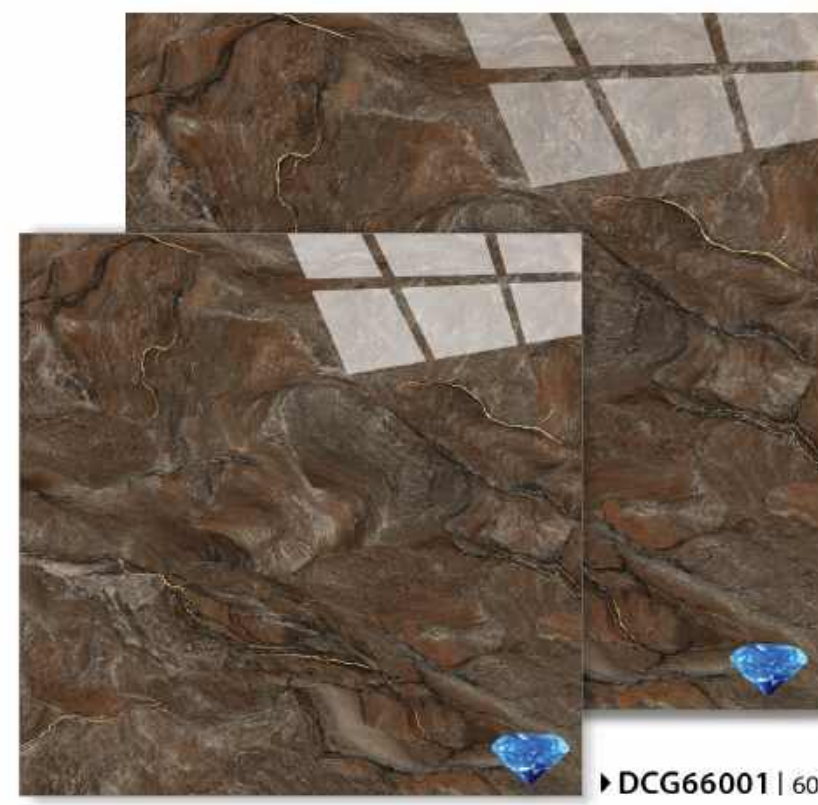

▶ DIG86001 | 800 x 800mm

▶ DCG66001 | 600 x 600mm